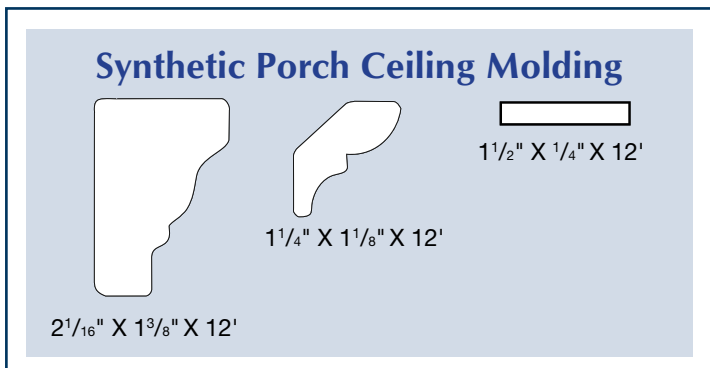

Synthetic Porch Ceiling

- Pre-finished white or sky blue
- Hidden Fastening (Blind Nail)
- Can be Installed on 24" Centers
- Can be easily painted
- 1 pc. (7⁷/₈" x 12') = 7.9 sq. ft. of Coverage
- 1 pc. (7⁷/₈" x 16') = 10.5 sq. ft. of Coverage

Pre-finished, our synthetic porch ceiling is another low maintenance product from Dixie-Pacific™. It can be used as a beaded ceiling, or as an accent to any room as a dramatic wainscoting. You and your family will enjoy a seamless and stylish porch ceiling for years to come. Once it's installed, it offers lasting beauty so you can sit back, relax, and enjoy the good life.

Pre-Finished

The Dixie Synthetic Porch Ceiling comes pre-finished white or sky blue, ready to install in 12 ft. and 16 ft. lengths. It can also be painted to match the look and feel of your home. Then, to finish it off, choose from a variety of ceiling moldings available.

Warranty

Dixie-Pacific™ warrants that for 25 years the Synthetic Porch Ceiling is free from defects in material and workmanship. The factory applied top coat (paint) is warranted for 10 years. Assuming proper installation, Dixie-Pacific™ will repair or replace any Dixie Synthetic Porch Ceiling which has failed as a result of defective materials or workmanship. In the event of a claim against this warranty, proof of purchase, with date will be required to affect such a claim. Installation cost not included. Dixie-Pacific™ gives no other warranty expressed or implied.