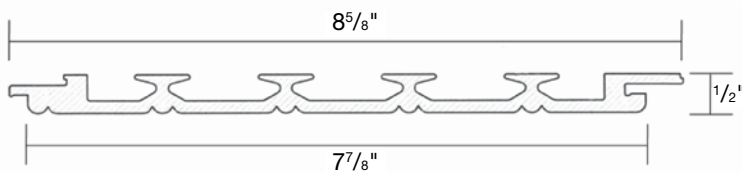

Pre-Finished

The Dixie Synthetic Porch Ceiling comes pre-finished white or sky blue, ready to install in 12 ft. and 16 ft. lengths. It can also be painted to match the look and feel of your home. Then, to finish it off, choose from a variety of ceiling moldings available.